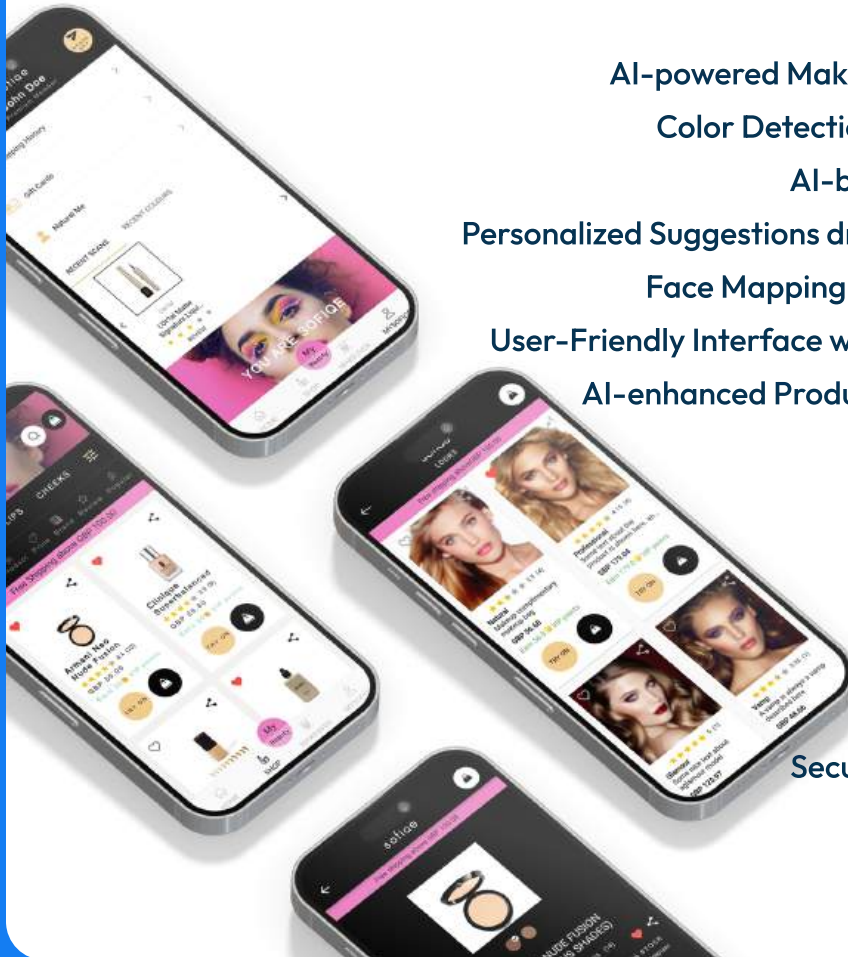

Sofiqe

BEAUTY YOUR WAY

sofiqe is the ultimate makeup recommender for you. We recommend you the shades that suits your face best.

sofiqe is a exclusive and specialized app that can detect your colours and recommend you the right colours in the right place in your face. AI can detect your best suitable colours for you. Our long developed AI can detect and show you the right colours for you.

UNDER DEVELOPMENT

AVAILABLE

- AI-powered Makeup Recommendation
- Color Detection using AI algorithms
- AI-based Shade Matching
- Personalized Suggestions driven by AI technology
- Face Mapping utilizing AI techniques
- User-Friendly Interface with AI-driven features
- AI-enhanced Product Recommendations
- Product Catalog
- Search and Filters
- Product Details
- Shopping Cart
- Order Tracking
- User Accounts
- Secure Payment Gateway

FEATURES

sofiqe