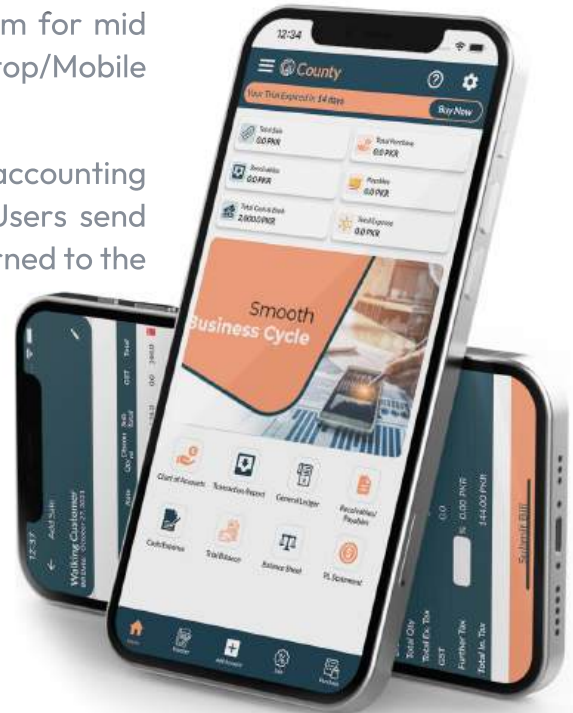

G County

ACCOUNTING SOFTWARE

07

G County is a Cross Platform Accounts System for mid level business. It is available for Web/Desktop/Mobile Devices.

County also known as online or web-based accounting software that is hosted on a remote server. Users send data to the cloud where it is processed and returned to the user.

PUBLISH APPLICATION
AVAILABLE
AVAILABLE

- User Authentication and Access Control
- Accounts Management (Chart of Accounts)
- General Ledger
- Accounts Payable
- Accounts Receivable
- Cash Management
- Budgeting and Forecasting
- Sales Order Management
- Purchase Order Management
- Inventory Management
- Vendor Management
- Customer Management
- Voucher System
- Balance Sheet
- Reporting and Analytics
- Profit Loss Statement
- Mobile Notifications and Alerts

FEATURES