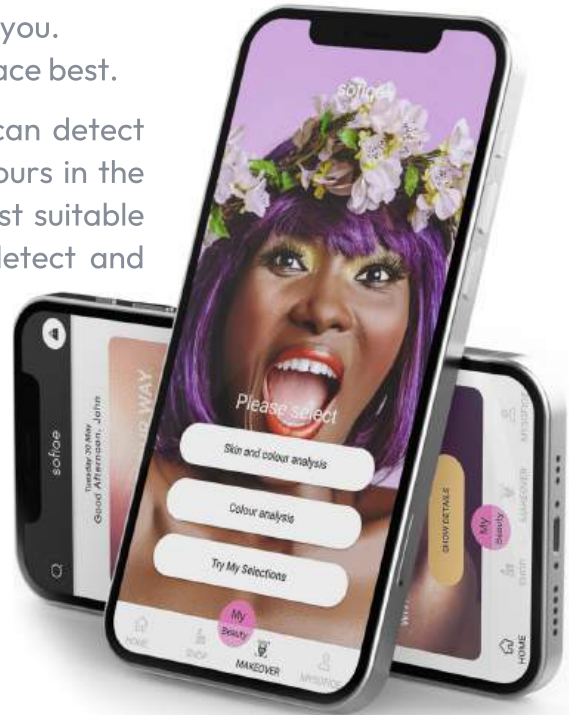

Sofiqe

BEAUTY YOUR WAY

sofiqe is the ultimate makeup recommender for you. We recommend you the shades that suits your face best.

sofiqe is a exclusive and specialized app that can detect your colours and recommend you the right colours in the right place in your face. AI can detect your best suitable colours for you. Our long developed AI can detect and show you the right colours for you.

UNDER DEVELOPMENT

AVAILABLE

- AI-powered Makeup Recommendation
- Color Detection using AI algorithms
- AI-based Shade Matching
- Personalized Suggestions driven by AI technology
- Face Mapping utilizing AI techniques
- User-Friendly Interface with AI-driven features
- AI-enhanced Product Recommendations
- Product Catalog
- Search and Filters
- Product Details
- Shopping Cart
- Order Tracking
- User Accounts
- Secure Payment Gateway

FEATURES

sofiqe