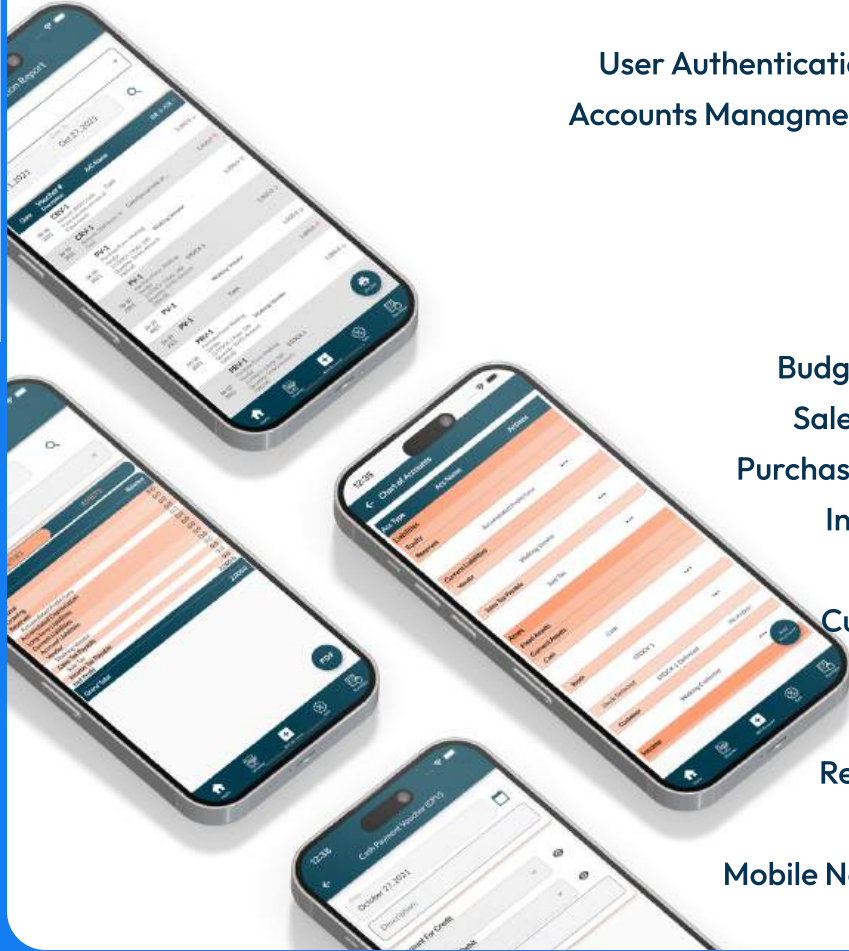

PUBLISH APPLICATION

AVAILABLE

on Oman region

- App Features
- User Registration and Profiles
- Product Listings
- Search and Filters
- Reviews and Ratings
- Secure Payment Gateway
- Order Management
- Messaging and Communication
- Wishlist and Favorites
- Seller Verification and Ratings
- Social Sharing
- Notifications
- Seller Store
- Customer Support
- Discounts and Promotions
- Delivery Tracking
- Analytics and Reporting

FEATURES

G County

ACCOUNTING SOFTWARE

07

G County is a Cross Platform Accounts System for mid level business. It is available for Web/Desktop/Mobile Devices.

County also known as online or web-based accounting software that is hosted on a remote server. Users send data to the cloud where it is processed and returned to the user.

PUBLISH APPLICATION
AVAILABLE
AVAILABLE

- User Authentication and Access Control
- Accounts Management (Chart of Accounts)
- General Ledger
- Accounts Payable
- Accounts Receivable
- Cash Management
- Budgeting and Forecasting
- Sales Order Management
- Purchase Order Management
- Inventory Management
- Vendor Management
- Customer Management
- Voucher System
- Balance Sheet
- Reporting and Analytics
- Profit Loss Statement
- Mobile Notifications and Alerts

FEATURES

Petty Cash

PART OF GENAIL365

GPettyCash

A petty cash application is a software tool designed to streamline the management of petty cash funds within a business. It typically allows designated employees to record petty cash transactions, track expenses, and request reimbursements electronically. A petty cash application helps businesses efficiently manage small expenses, improve accountability, and maintain accurate financial records.