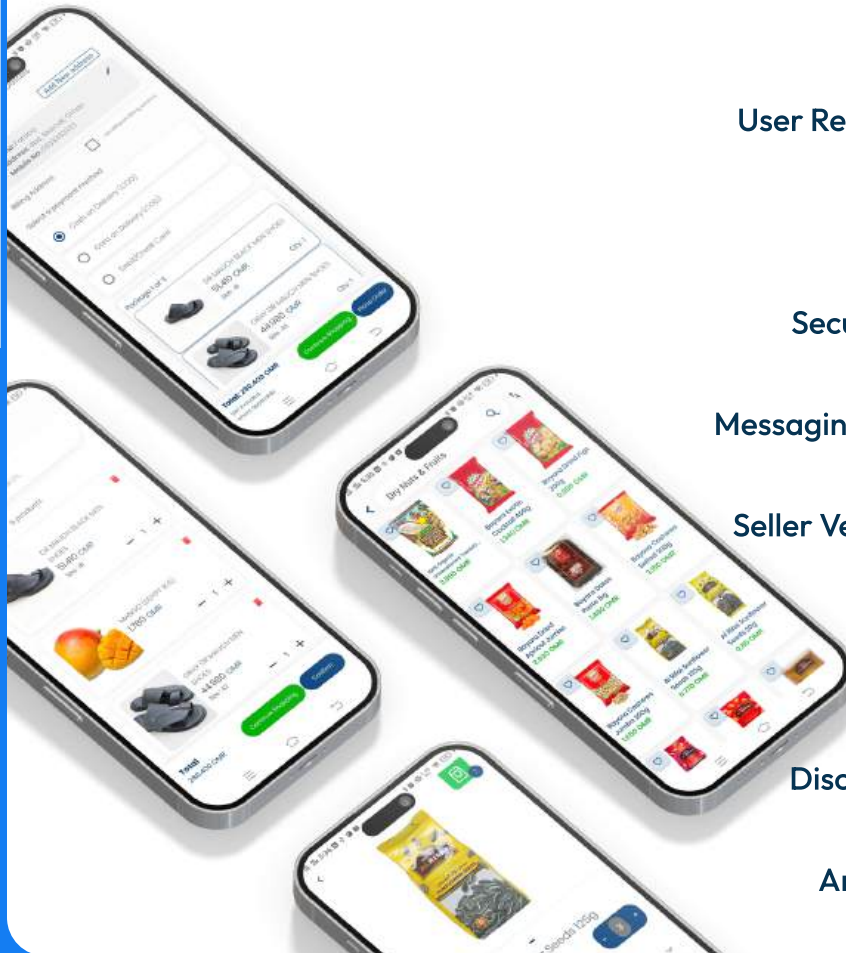

Esindbaad

WHOLESALE SUPPLIERS IN OMAN

Esindbaad is one of the best Supermarket Wholesale Suppliers in Oman.

It aims to build a place that caters to everyone's online shopping and business needs.

It is a B2B and B2C Marketplace, first in Oman of its nature.

PUBLISH APPLICATION

AVAILABLE

on Oman region

- App Features
- User Registration and Profiles
- Product Listings
- Search and Filters
- Reviews and Ratings
- Secure Payment Gateway
- Order Management
- Messaging and Communication
- Wishlist and Favorites
- Seller Verification and Ratings
- Social Sharing
- Notifications
- Seller Store
- Customer Support
- Discounts and Promotions
- Delivery Tracking
- Analytics and Reporting

FEATURES