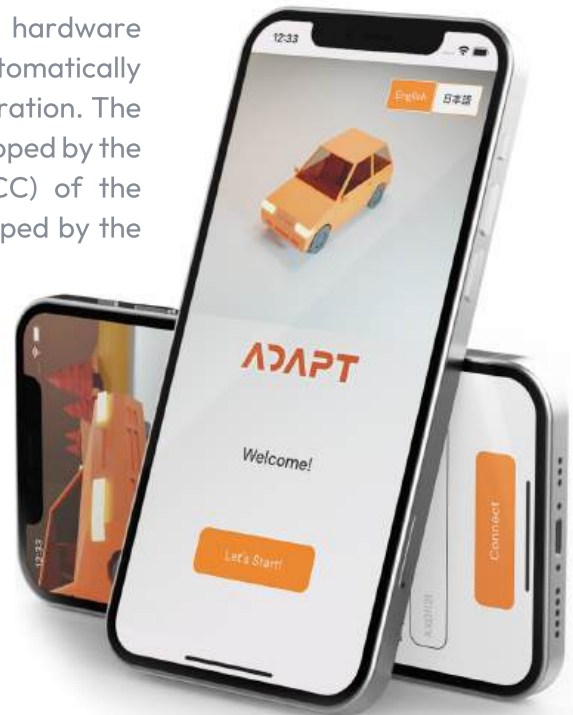

ADAPT Fleet

TRACKING DRIVING ACTIVITIES AND MEASURING CARBON FOOTPRINT.

ADAPT Fleet automatically detects driving trip activities and measures the carbon emissions without installing hardware device to the vehicle. This allows your company to automatically calculate your carbon emissions from your fleet operation. The calculation is based on international standards developed by the Intergovernmental Panel on Climate Change (IPCC) of the United Nations and follow the GHG protocol developed by the World Resources Institute and the Climate Registry.

This is the same standard that major governments and large corporations follow.

UNDER DEVELOPMENT

AVAILABLE

- Automatic trip activity detection
- Manual trip recording
- Trip tracking
- Carbon emissions measurement
- No hardware installation required
- Compliance with international standards (IPCC, GHG Protocol, Climate Registry)
- Accurate emissions calculation
- Transparent reporting
- User-friendly interface
- Comprehensive analysis
- Cost savings

FEATURES