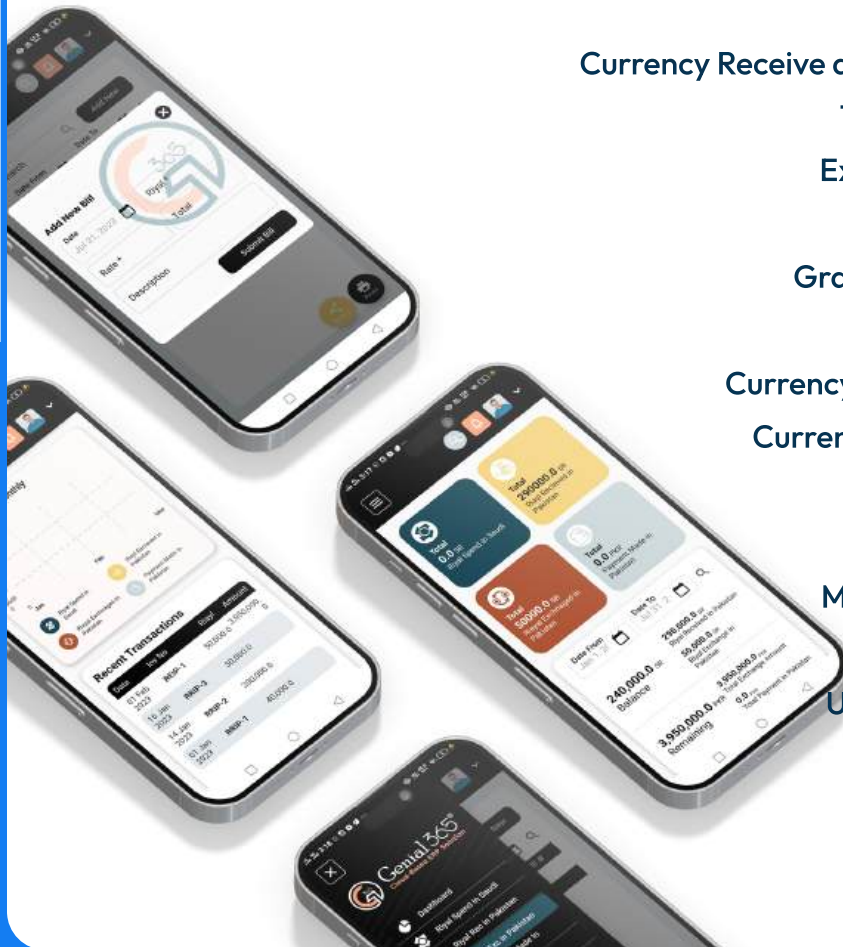

PUBLISH APPLICATION

AVAILABLE