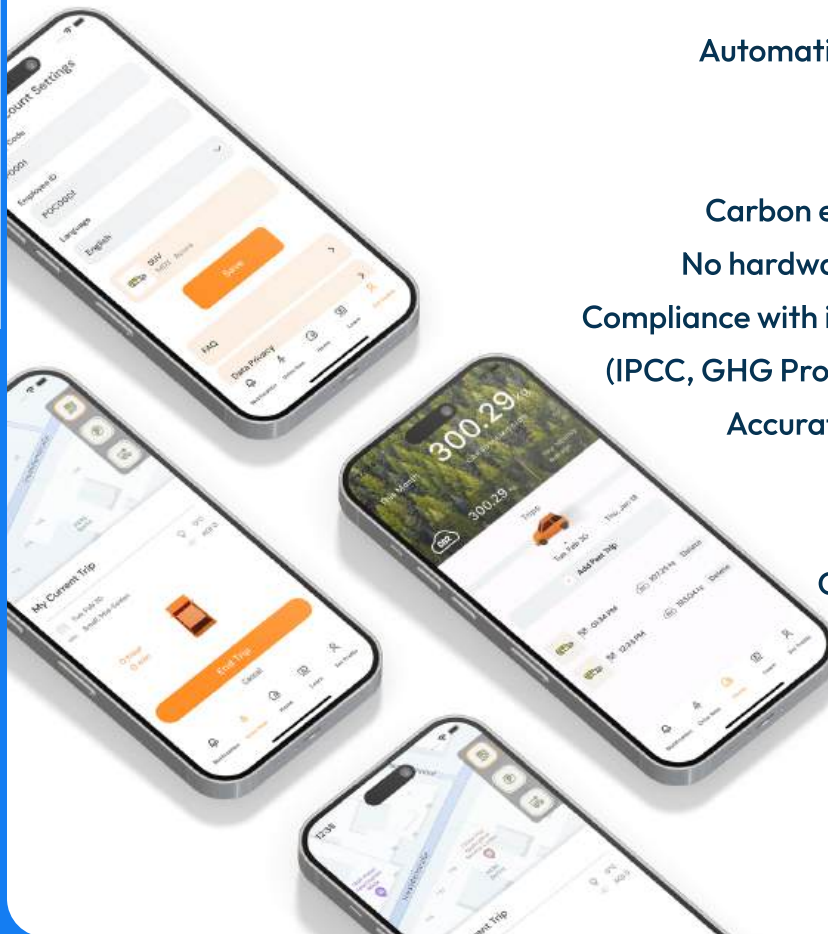

ADAPT Fleet

TRACKING DRIVING ACTIVITIES AND MEASURING CARBON FOOTPRINT.

ADAPT Fleet automatically detects driving trip activities and measures the carbon emissions without installing hardware device to the vehicle. This allows your company to automatically calculate your carbon emissions from your fleet operation. The calculation is based on international standards developed by the Intergovernmental Panel on Climate Change (IPCC) of the United Nations and follow the GHG protocol developed by the World Resources Institute and the Climate Registry.

This is the same standard that major governments and large corporations follow.

UNDER DEVELOPMENT

AVAILABLE

- Automatic trip activity detection
- Manual trip recording
- Trip tracking
- Carbon emissions measurement
- No hardware installation required
- Compliance with international standards (IPCC, GHG Protocol, Climate Registry)
- Accurate emissions calculation
- Transparent reporting
- User-friendly interface
- Comprehensive analysis
- Cost savings

FEATURES