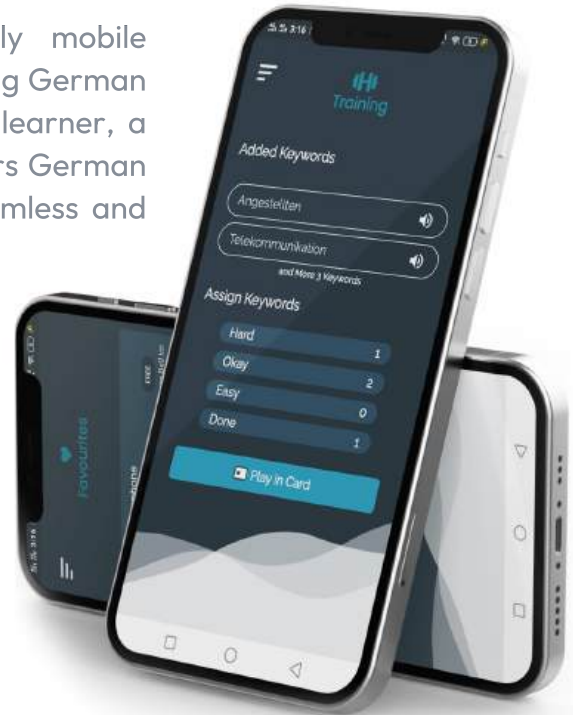

LingoRead

TRANSLATING APPLICATION

LingoRead is an intuitive and user-friendly mobile application designed to assist users in translating German text into English. Whether you're a language learner, a traveler, or someone who frequently encounters German content, LingoRead is your go-to tool for seamless and accurate translations.

PUBLISH APPLICATION
AVAILABLE
AVAILABLE

- German-to-English Translation ●
- Quiz Feature for Language Practice ●
- Grammar Exercises for Language Learning ●
- Word Listening Exercises for Language Improvement ●
- Simple User Interface ●
- Offline Support ●
- Voice Input and Pronunciation ●
- Vocabulary and Phrasebook ●
- Cross-Platform Sync ●
- Light and Dark Theme ●

FEATURES