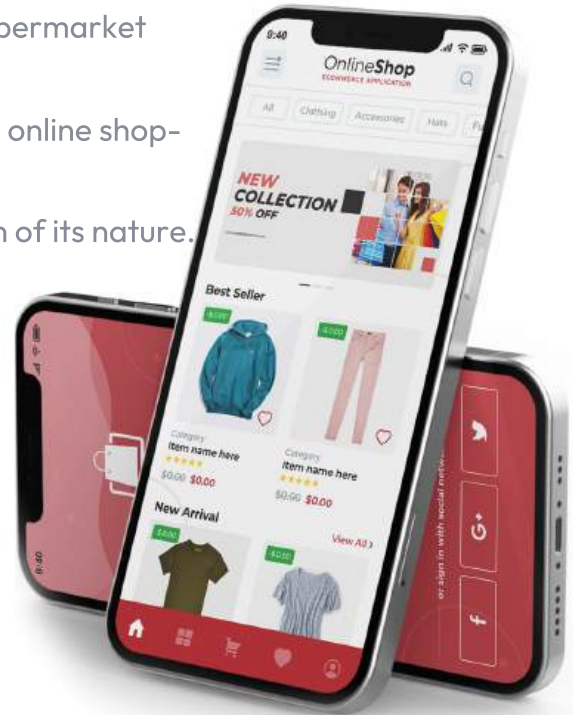

Currency Alerts

User-Friendly Interface

FEATURES

LingoRead

TRANSLATING APPLICATION

LingoRead is an intuitive and user-friendly mobile application designed to assist users in translating German text into English. Whether you're a language learner, a traveler, or someone who frequently encounters German content, LingoRead is your go-to tool for seamless and accurate translations.

FEATURES

G COUNTY Online Shop

ECOMMERCE APPLICATION

G County online store is one of the best Supermarket Wholesale Suppliers.

It aims to build a place that caters to everyone's online shopping and business needs.

It is a B2B and B2C Marketplace, first in Pakistan of its nature.

UNDER DEVELOPMENT

AVAILABLE

on Pakistan region

- App Features
- User Registration and Profiles
- Product Listings
- Search and Filters
- Reviews and Ratings
- Secure Payment Gateway
- Order Management
- Messaging and Communication
- Wishlist and Favorites
- Seller Verification and Ratings
- Social Sharing
- Notifications
- Seller Store
- Customer Support
- Discounts and Promotions
- Delivery Tracking
- Analytics and Reporting