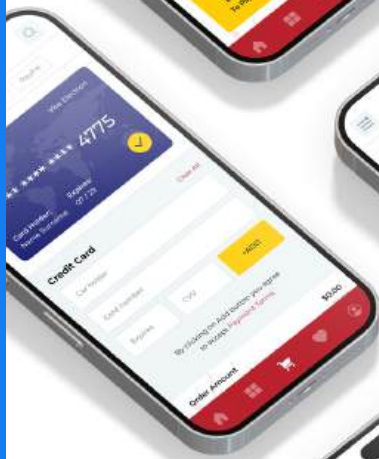

FEATURES

G COUNTY Online Shop

ECOMMERCE APPLICATION

G County online store is one of the best Supermarket Wholesale Suppliers.

It aims to build a place that caters to everyone's online shopping and business needs.

It is a B2B and B2C Marketplace, first in Pakistan of its nature.

UNDER DEVELOPMENT

AVAILABLE

on Pakistan region

- App Features
- User Registration and Profiles
- Product Listings
- Search and Filters
- Reviews and Ratings
- Secure Payment Gateway
- Order Management
- Messaging and Communication
- Wishlist and Favorites
- Seller Verification and Ratings
- Social Sharing
- Notifications
- Seller Store
- Customer Support
- Discounts and Promotions
- Delivery Tracking
- Analytics and Reporting