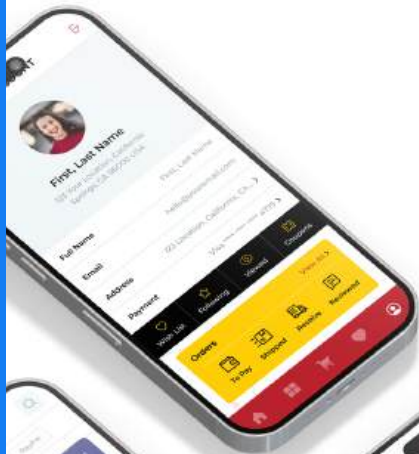

Currency Alerts

User-Friendly Interface

FEATURES

LingoRead

TRANSLATING APPLICATION

LingoRead is an intuitive and user-friendly mobile application designed to assist users in translating German text into English. Whether you're a language learner, a traveler, or someone who frequently encounters German content, LingoRead is your go-to tool for seamless and accurate translations.

FEATURES

G COUNTY Online Shop

ECOMMERCE APPLICATION

G County online store is one of the best Supermarket Wholesale Suppliers.

It aims to build a place that caters to everyone's online shopping and business needs.

It is a B2B and B2C Marketplace, first in Pakistan of its nature.

UNDER DEVELOPMENT

AVAILABLE

on Pakistan region

- App Features
- User Registration and Profiles
- Product Listings
- Search and Filters
- Reviews and Ratings
- Secure Payment Gateway
- Order Management
- Messaging and Communication
- Wishlist and Favorites
- Seller Verification and Ratings
- Social Sharing
- Notifications
- Seller Store
- Customer Support
- Discounts and Promotions
- Delivery Tracking
- Analytics and Reporting